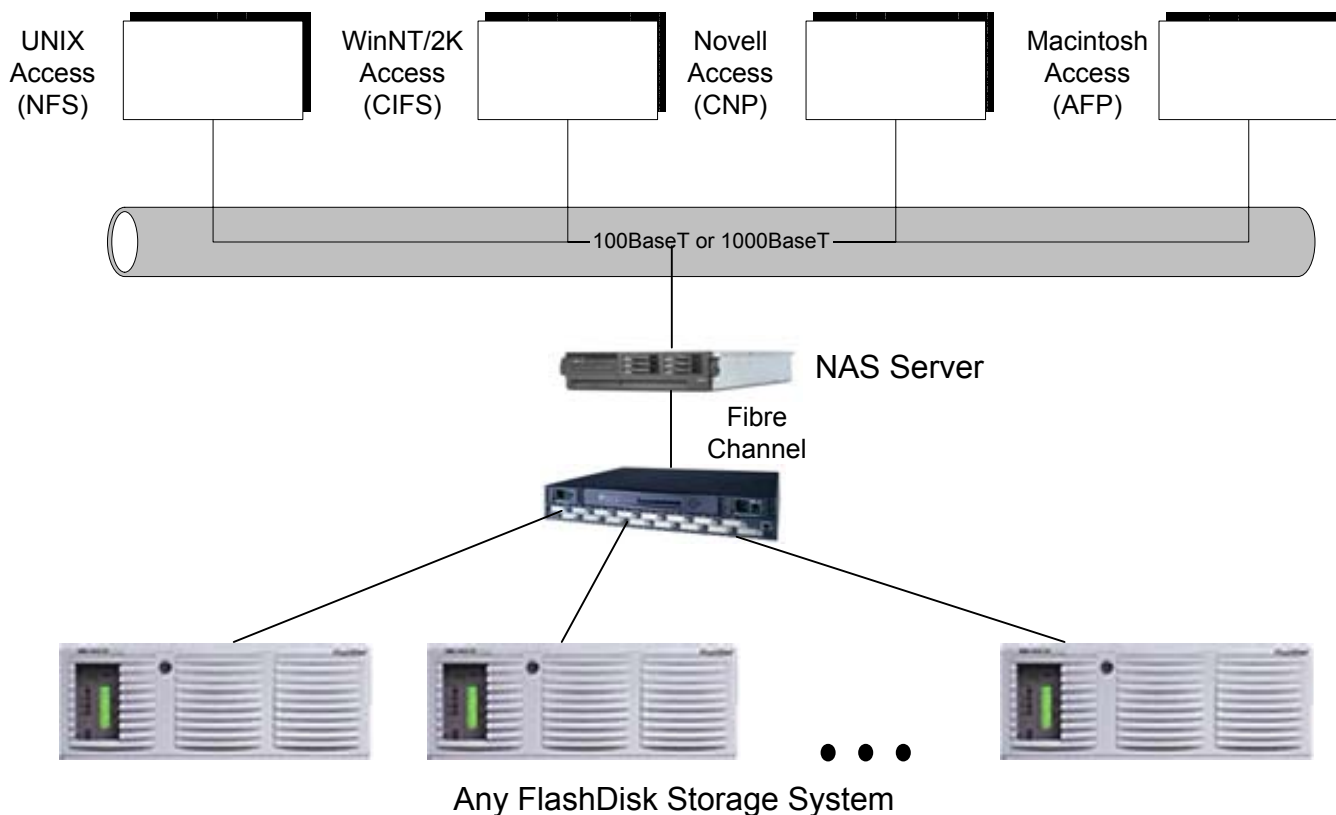

## Network Attached Storage (NAS) Scalable FlashNAS with Fibre Channel Switch

### Key Benefits

- SAN-ready, easily integrates into enterprise SAN
- Easily grow storage by “hot plugging” into Fibre Channel switch, no reboot or power down required
- Windows Common Interface File System (CIFS)
- Network File Systems (NFS) for UNIX
- Novell Netware (CNP)
- AppleTalk Protocol (AFP)
- Backup window reduced to zero

### Key Features

- Windows or Linux Powered NAS
- Up to 250 snapshots per volume Windows
- Up to 32 snapshots per volume Linux
- Set user disk quotas and generate reports about disk usage
- Recover lost/deleted files instantly from snapshot
- Fibre Channel storage architecture